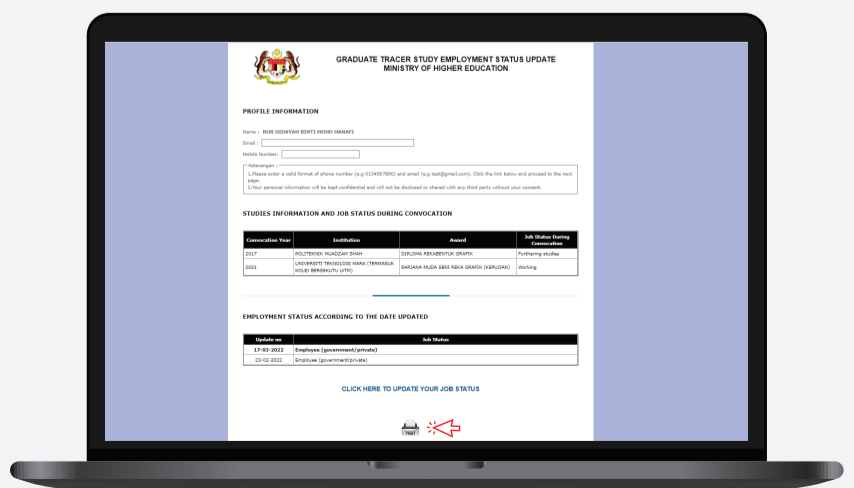

Display after SKPG 2.0 login. Please check the validity of the information displayed.

03

Click [HERE](#) to update your job status.

04

Click on **PRINT** button to print out SKPG2.0 slip

Note : The SKPG 2.0 questions are concise. The time required does not exceed 5 minutes.