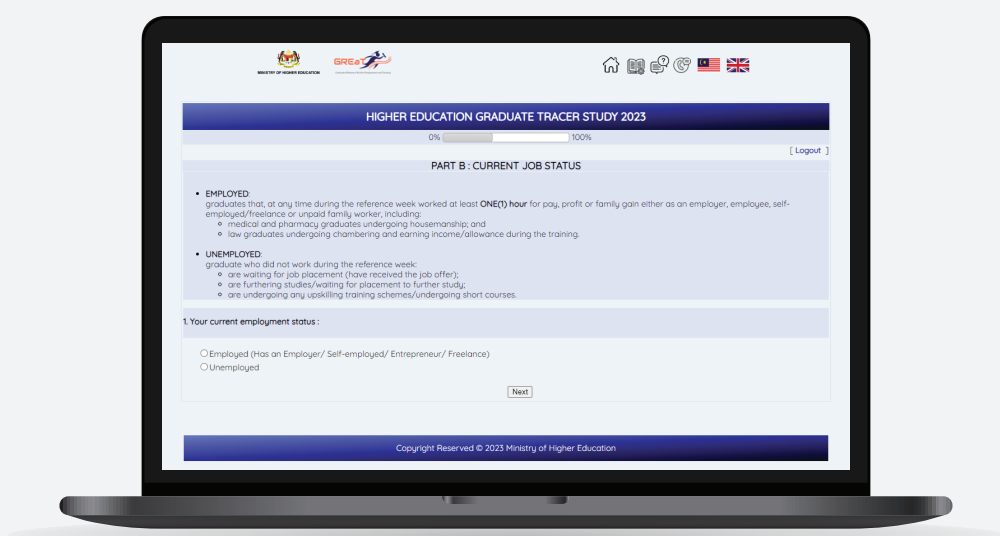

Selections of CURRENT JOB STATUS (PART B)

EMPLOYED :

Any job that earn wages, profit or family gain either working as an :

- Government/Private employee (including NGO)
- Employer
- Self-employed
- Freelance
- Working for family (without wages/salary)

Full-Time Employed

Working 35 hours and more within a week

Part-Time Employed

Working less than 35 hours within a week

Unemployed and unpaid

Not working and without wages/salary including :

- Waiting for job placement
- Furthering studies

YOU are also considered as EMPLOYED (full time/part time) if you are GIG Economy Employee :

- GrabFood
- foodpanda
- Bungkusit
- Personal Shopper
- Dropship agent
- Tailor
- Farmer
- Freelancer
- Foodtruck
- Supporting family business, etc

Note : Please make sure the selection is FINAL as you are NOT ALLOWED to return to this selection.

SKPG-TVET

(For graduate Polytechnic, Community College, Vocational College and ILKA)