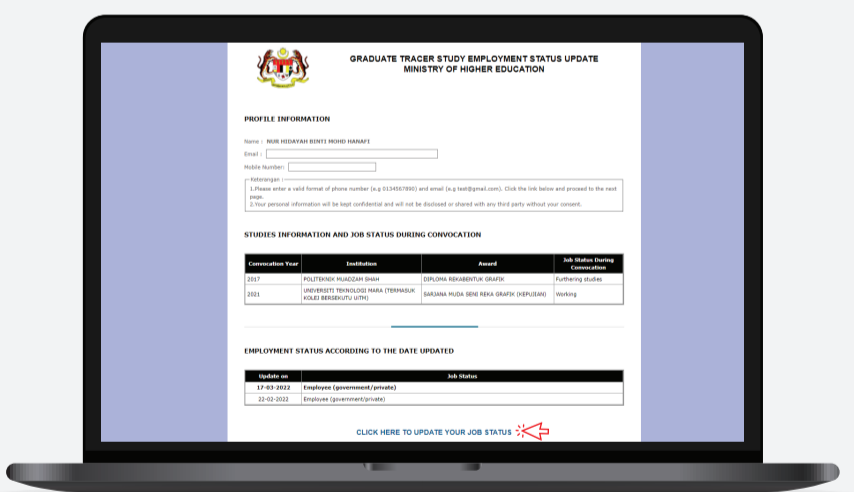

CHANGE YOUR JOB STATUS?

01

Visit the official website at
<https://great.mohe.gov.my>

02

Complete the information :

1. Identification Card/Passport/Police/Army Number
2. Fill in Security Code/CAPTCHA as displayed
3. Click Submit to enter the survey

Display after SKPG 2.0 login. Please check the validity of the information displayed.

03

Click [HERE](#) to update your job status.

04

Click on **PRINT** button to print out SKPG2.0 slip

Note : The SKPG 2.0 questions are concise. The time required does not exceed 5 minutes.